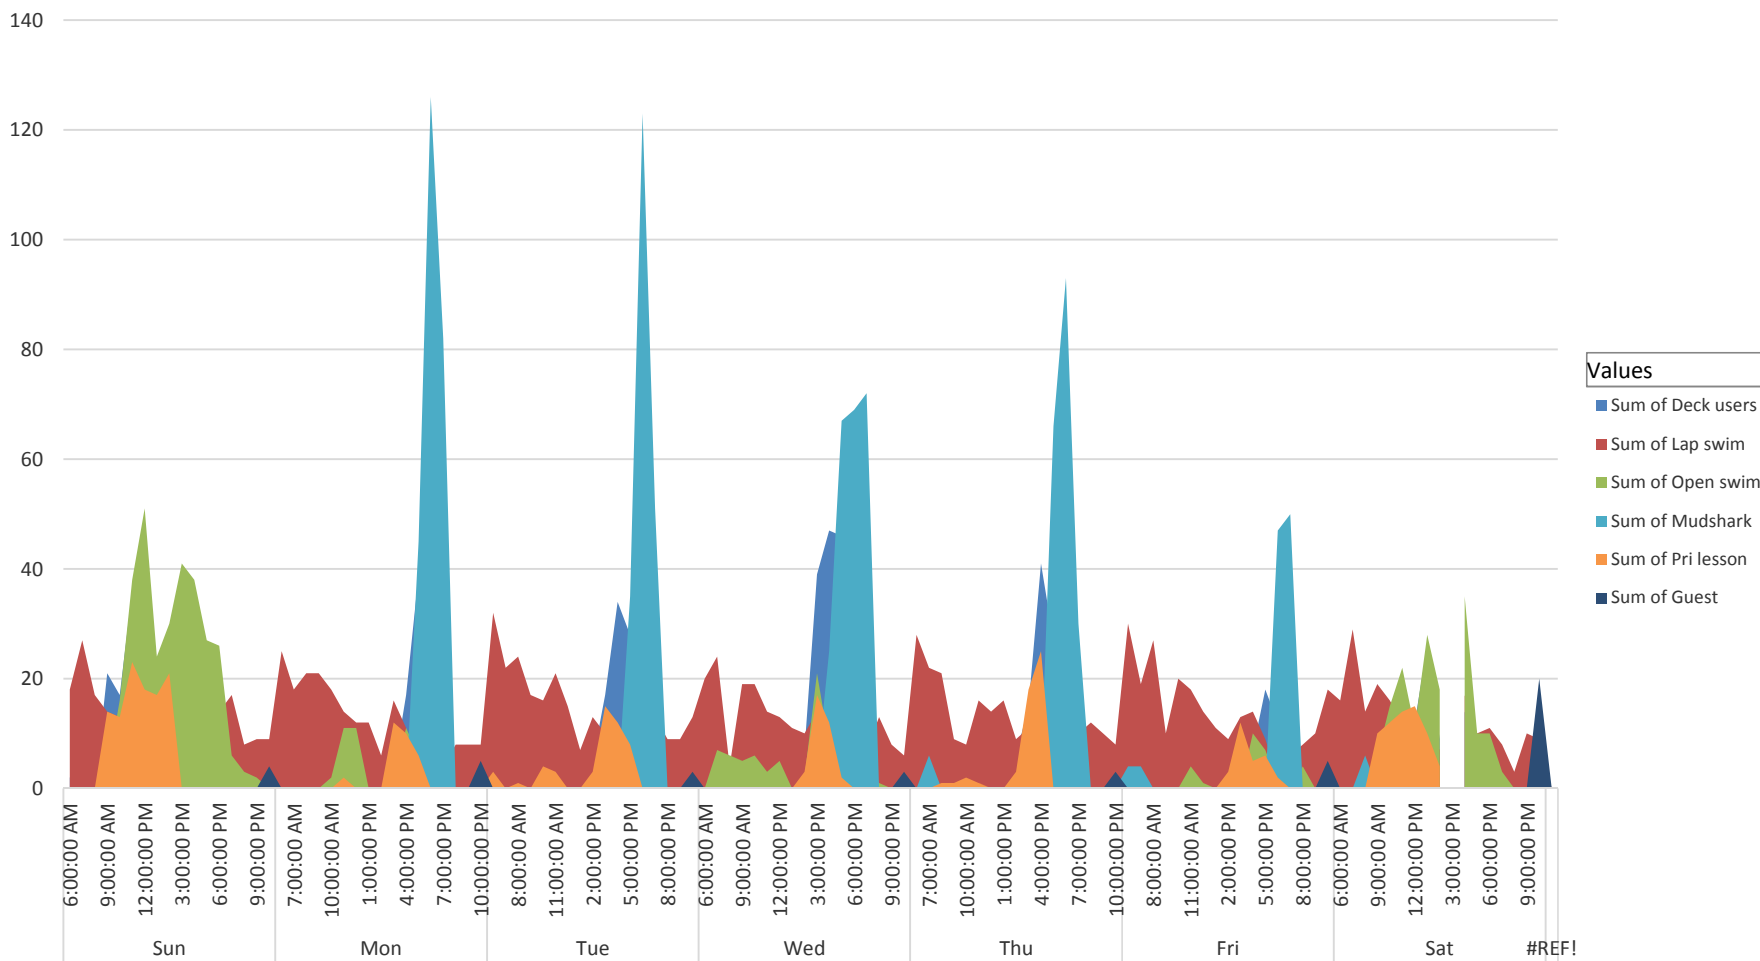

Sum of Deck users Sum of Lap swim Sum of Open swim Sum of Mudshark Sum of Pri lesson Sum of Guest

### February 2019 Statistics

Day TIME

- Values**
- Sum of Deck users
  - Sum of Lap swim
  - Sum of Open swim
  - Sum of Mudshark
  - Sum of Pri lesson
  - Sum of Guest